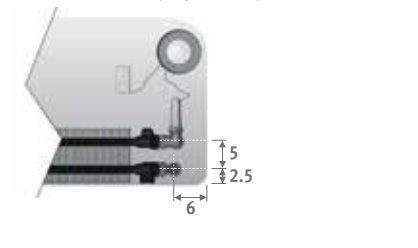

PLAY PIANO

PLAY

DIMENSIONS (in cm)

DELIVERY

Delivered in a cardboard box, which can also be used as protection on site after installation. standard delivery:

- Low-H₂O heat exchanger with wall brackets and fixing kit, air vent 1/8" and drain plug 1/2"
- one piece casing, completely mounted, consisting of lacquered MDF panels with anodised aluminium spacer rings
- premounted and integrated control in the front panel in the top right hand corner, included valve and sleeve couplings for connection to the wall or to the floor
- pencil-proof grille

Connection to the wall within the casing

code height length type colour conn.
PLAW. 035 060 10 . XXX /WR /TIB /...

Enter colour code
To the wall, right /WR
To the wall, left /WL
Always 2-Pipe /TIB
Fill in sleeve coupling code: see p. 329