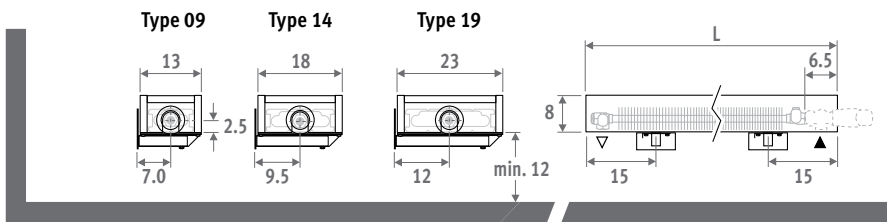

Also available as freestanding model for glazed façades. See page 136.

MINI WALL sandblast grey (001)

MINI WALL

MINI WALL MOUNTED MODEL

DIMENSIONS (in cm)

HEIGHT 008 (opposite end connections)

HEIGHT 013

HEIGHT 023 / 028

Also available as freestanding model for glazed façades. See page 136.

ORDERING CODE

code height length type colour
MINW . 008 060 09 . XXX
 fill in colour code ↓

DELIVERY

Easy to install by one person.

Standard delivery:

Height 008: opposite end connection, flow left or right

Other heights: same end connection, left or right connection.

It is not possible to connect to the wall from inside the casing, as the casing includes a closed rear panel.