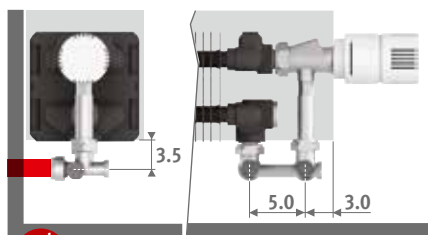

Height 008: opposite end connection, flow left or right

Other heights: same end connection, left or right connection.

It is not possible to connect to the wall from inside the casing, as the casing includes a closed rear panel.

CONNECTION SETS

Mini height 013/023/028

Connection to the floor:

use set 104 (see page 318)

Connection to the wall:

Jaga H-valve for one or two pipe

TRV head and sleeve couplings Eurocone 3/4" included.

Mini height 008

Connection to the floor:

use set 222 (see page 325).

Connection to the wall:

use set 25 (see page 328) and

1 angle 90° M24xM24 (see page 334).

set 103

CODE 1-PIPE/2-PIPE

€