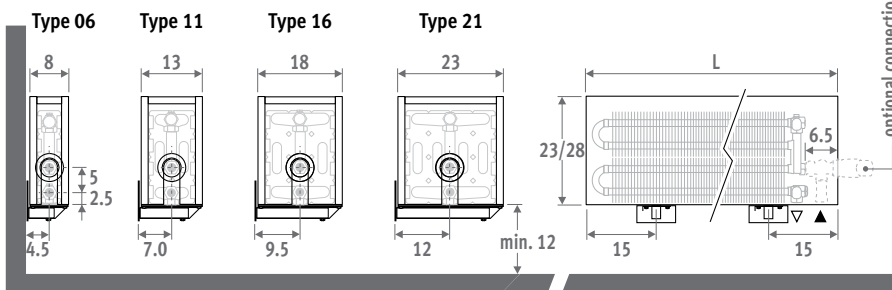

Also available as freestanding model for glazed façades. See page 136.

MINI WALL sandblast grey (001)

MINI WALL

MINI WALL MOUNTED MODEL

DIMENSIONS (in cm)

HEIGHT 008 (opposite end connections)

HEIGHT 013

HEIGHT 023 / 028

Also available as freestanding model for glazed façades. See page 136.

ORDERING CODE

code height length type colour
MINW . 008 060 09 . XXX
 fill in colour code ↓

DELIVERY

Easy to install by one person.

Standard delivery:

Height 008: opposite end connection, flow left or right

Other heights: same end connection, left or right connection.

It is not possible to connect to the wall from inside the casing, as the casing includes a closed rear panel.