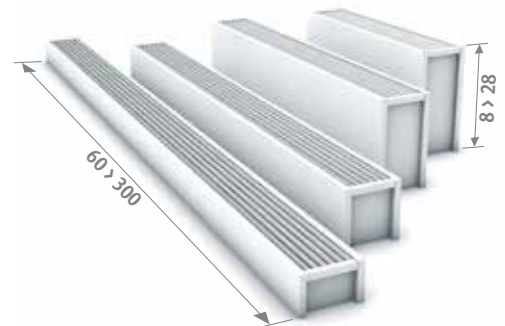

- Extremely suited to spaces with large windows and for dwarf walls under window seats.
- Heights from 8cm
- Beautiful in combination with the free-standing Mini for glazed façades.
- Stable one-piece casing.
- Low-H₂O technology with super conductive and ultra fast heat exchanger for low energy consumption and maximum heat emission.
- Twin Power for better compensation of the downward cold air flow next to glazed façades or ventilation grilles.
- Safe surface temperature.
- **A 30 year guarantee** on the heat exchanger.

Also available as freestanding model for glazed façades. See page 136.

MINI WALL sandblast grey (001)

MINI WALL

MINI WALL MOUNTED MODEL

DIMENSIONS (in cm)

HEIGHT 008 (opposite end connections)

HEIGHT 013

HEIGHT 023 / 028

Also available as freestanding model for glazed façades. See page 136.

ORDERING CODE

code height length type colour
MINW . 008 060 09 . XXX
 fill in colour code ↓

DELIVERY

Easy to install by one person.

Standard delivery:

Height 008: opposite end connection, flow left or right

Other heights: same end connection, left or right connection.

It is not possible to connect to the wall from inside the casing, as the casing includes a closed rear panel.