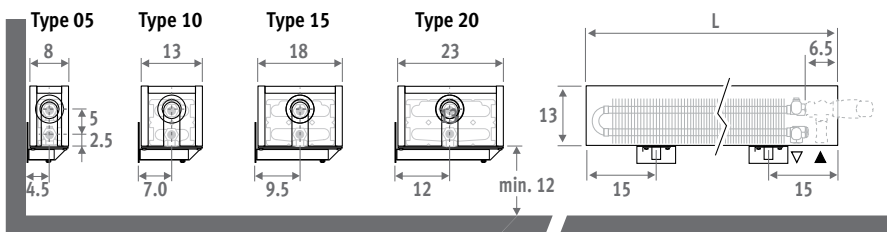

Also available as freestanding model for glazed façades. See page 136.

MINI WALL sandblast grey (001)

MINI WALL

MINI WALL MOUNTED MODEL

DIMENSIONS (in cm)

HEIGHT 008 (opposite end connections)

HEIGHT 013

HEIGHT 023 / 028

Also available as freestanding model for glazed façades. See page 136.

ORDERING CODE

code height length type colour
MINW . 008 060 09 . XXX
 fill in colour code ↓

DELIVERY

Easy to install by one person.

Standard delivery:

Height 008: opposite end connection, flow left or right

Other heights: same end connection, left or right connection.

It is not possible to connect to the wall from inside the casing, as the casing includes a closed rear panel.