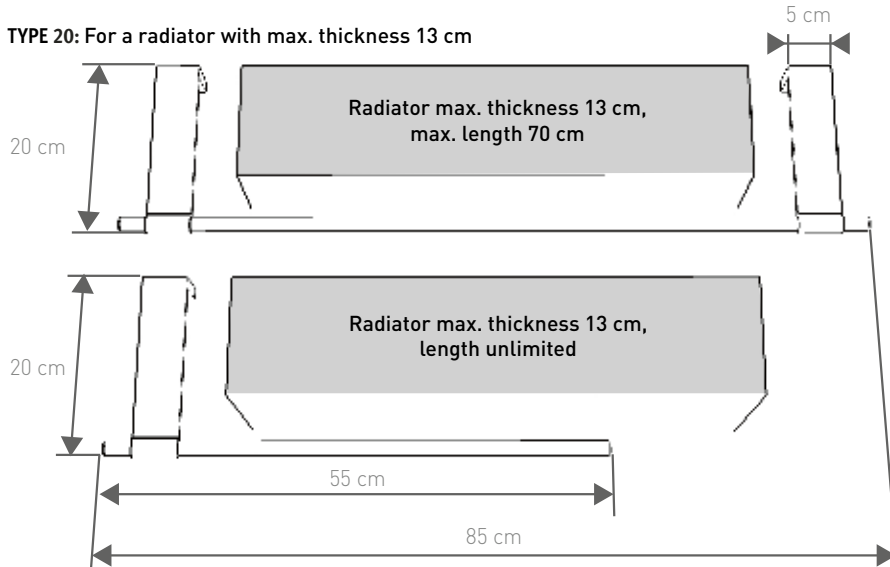

LENGTH 55

LENGTH 85

DIMENSIONS

MOUNTING

INSTALLATION

TYPE 09: Freely positionable against the wall or above a heating unit

TYPE 16: For a radiator with max. thickness 9 cm

TYPE 20: For a radiator with max. thickness 13 cm