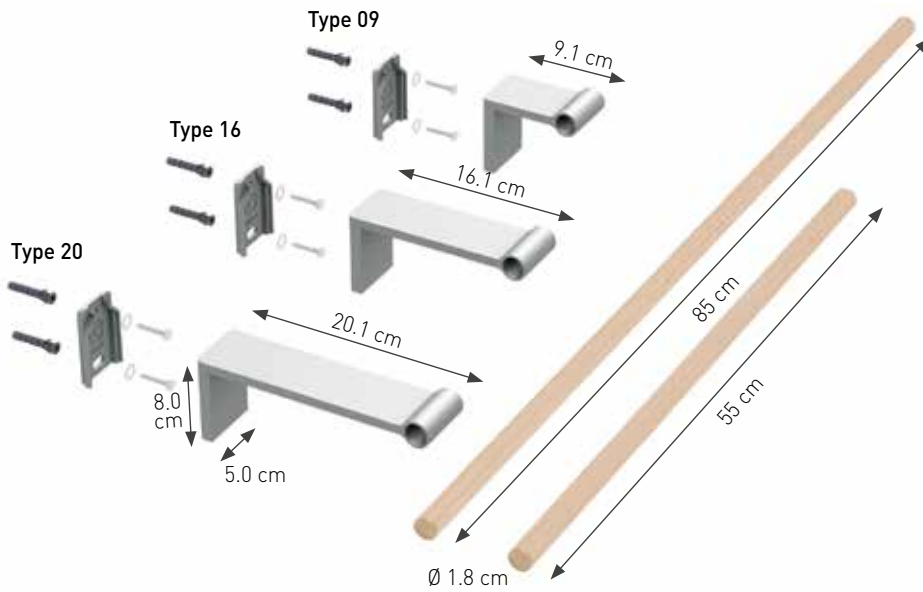

DIMENSIONS