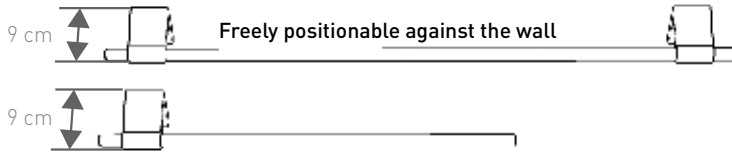

LENGTH 55

LENGTH 85

DIMENSIONS

MOUNTING

INSTALLATION

TYPE 09: Freely positionable against the wall or above a heating unit

TYPE 16: For a radiator with max. thickness 9 cm

TYPE 20: For a radiator with max. thickness 13 cm