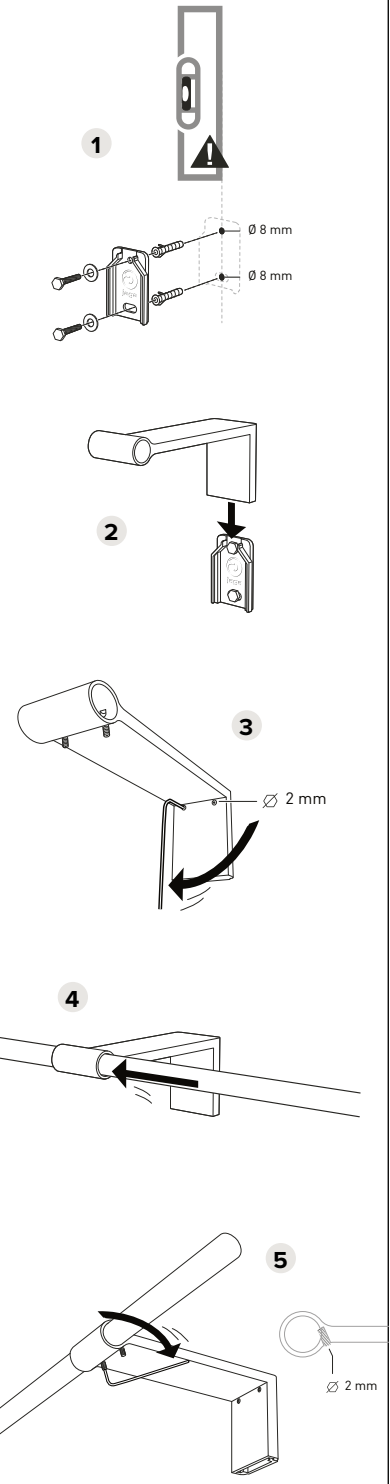

STICK + BRACKET

 <p>MAPLE</p> <p>L € Ordering code</p> <p>LENGTH 55: 25,00 MIKH. 002 055 00 /760</p> <p>LENGTH 85 25,00 MIKH. 002 085 00 /760</p>		<p>SATIN-MATT LACQUERED WHITE RAL 9016</p> <p>T € Ordering code</p> <p>TYPE 09: 125,00 MIKH. 008 005 09 /333</p> <p>TYPE 16: 125,00 MIKH. 008 005 16 /333</p> <p>TYPE 20: 125,00 MIKH. 008 005 20 /333</p>
 <p>EIK</p> <p>L € Ordering code</p> <p>LENGTH 25,00 MIKH. 002 055 00 /700</p> <p>LENGTH 25,00 MIKH. 002 085 00 /700</p>		<p>T € Ordering code</p> <p>TYPE 09: 125,00 MIKH. 008 005 09 /BSL</p> <p>TYPE 16: 125,00 MIKH. 008 005 16 /BSL</p> <p>TYPE 20: 125,00 MIKH. 008 005 20 /BSL</p>
 <p>NOTELAAR</p> <p>L € Ordering code</p> <p>LENGTH 25,00 MIKH. 002 055 00 /780</p> <p>LENGTH 25,00 MIKH. 002 085 00 /780</p>		<p>CHROME</p> <p>T € Ordering code</p> <p>TYPE 09: 125,00 MIKH. 008 005 09 /009</p> <p>TYPE 16: 125,00 MIKH. 008 005 16 /009</p> <p>TYPE 20: 125,00 MIKH. 008 005 20 /009</p>
		<p>ANODISED ALUMINIUM NATURAL COLOUR</p> <p>T € Ordering code</p> <p>TYPE 09: 125,00 MIKH. 008 005 09 /NAA</p> <p>TYPE 16: 125,00 MIKH. 008 005 16 /NAA</p> <p>TYPE 20: 125,00 MIKH. 008 005 20 /NAA</p>

LENGTH 55

LENGTH 85

DIMENSIONS

MOUNTING

INSTALLATION

TYPE 09: Freely positionable against the wall or above a heating unit

TYPE 16: For a radiator with max. thickness 9 cm

TYPE 20: For a radiator with max. thickness 13 cm

Always attach L85 using two brackets

JAGA MIKADO HAS BEEN DESIGNED AND MANUFACTURED TO FUNCTION SOLELY AS A TOWEL HOLDER. MAXIMUM LOAD: 2 KG. ALWAYS MOUNT TOWEL HOLDER L 85 CM WITH TWO WALL BRACKETS!

jaga
CLIMATE
DESIGNERS