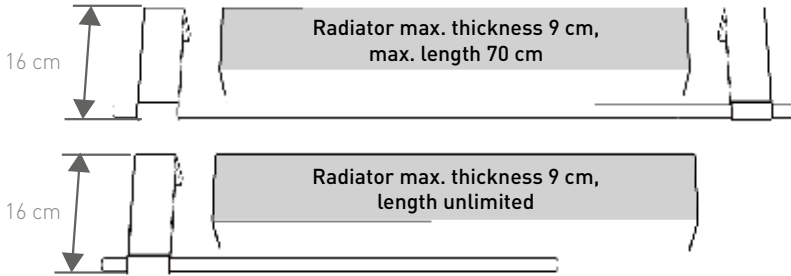

MIX AND MATCH USE YOUR IMAGINATION

The brackets are made of extruded aluminium and are available in four finishes: satin-matt lacquered white, anodised aluminium natural colour, and brushed stainless steel look or chrome. These are available in three different lengths. So, we offer the optimal distance between towel rail and wall or radiator in all situations. The Mikado wooden stick is available in two lengths and in maple, oak or walnut. For the length 55 cm option, a single wall bracket is sufficient. It can be placed in any desired position, both at the end and in the middle of the stick. For the stick of length 85 cm, two wall brackets are required.

LENGTH 55

LENGTH 85

DIMENSIONS

MOUNTING

INSTALLATION

TYPE 09: Freely positionable against the wall or above a heating unit

TYPE 16: For a radiator with max. thickness 9 cm

TYPE 20: For a radiator with max. thickness 13 cm

Always attach L85 using two brackets

JAGA MIKADO HAS BEEN DESIGNED AND MANUFACTURED TO FUNCTION SOLELY AS A TOWEL HOLDER. MAXIMUM LOAD: 2 KG. ALWAYS MOUNT TOWEL HOLDER L 85 CM WITH TWO WALL BRACKETS!

jaga
CLIMATE
DESIGNERS