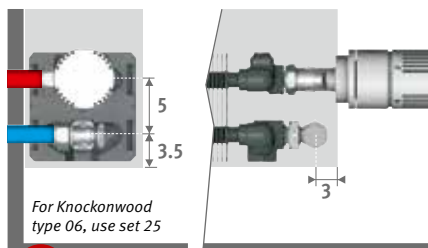

CONNECTION SETS

To the wall, totally concealed within the casing

TRV head and sleeve couplings Eurocone 3/4" included.

For Knockonwood type 06, use set 25

set 225

CODE 2-PIPE

	COLO.SW2.AW.4...	68,00
	COLO.SW2.JW.4...	74,00