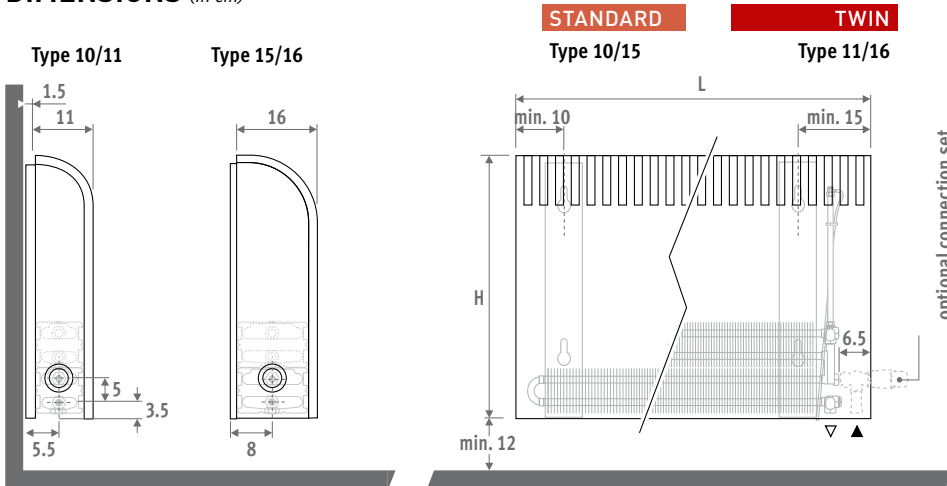

design award
winner

KNOCKONWOOD

DIMENSIONS (in cm)

DELIVERY

Delivered in a cardboard box, which can also be used as protection on site after installation.

Standard delivery:

- Low-H₂O heat exchanger with wall brackets, fixing kit, extended air vent 1/8" and drain plug 1/2"
- casing in one piece with wooden cover in plywood with high-grade veneer and metal side panels in sandblast grey (001)
- cover plate in stainless steel effect for the side panel at the opposite end from the valve

WOOD FINISHES

The wooden casing is finished with a scratch-resistant polyurethane varnish, satin mat, gloss degree 40%. High UV resistance.

Available from stock in height 055 and lengths from 060 to 140

700 Oak natural 740 Zebrano natural

CONNECTION

Standard connection:

Bottom end left or right, to the wall or to the floor. Connection to the wall via the bottom of the casing, or totally concealed within the casing, depending on the valve or connection set chosen.